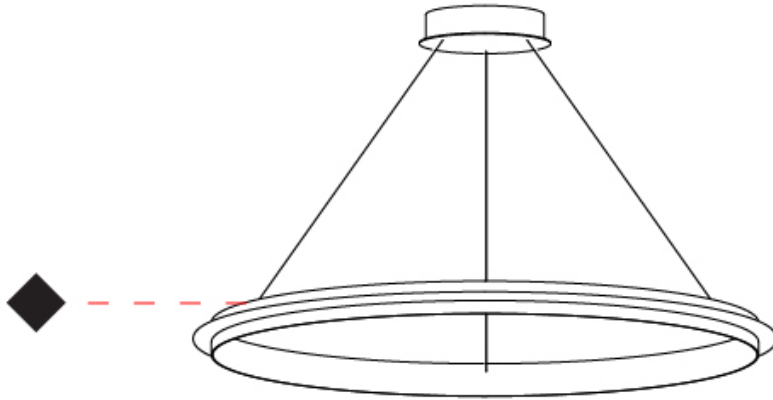

CITADEL 1 RING SUSPENSION

D101823-

PROJECT

TYPE

SPECIFIER

QUANTITY

DATE