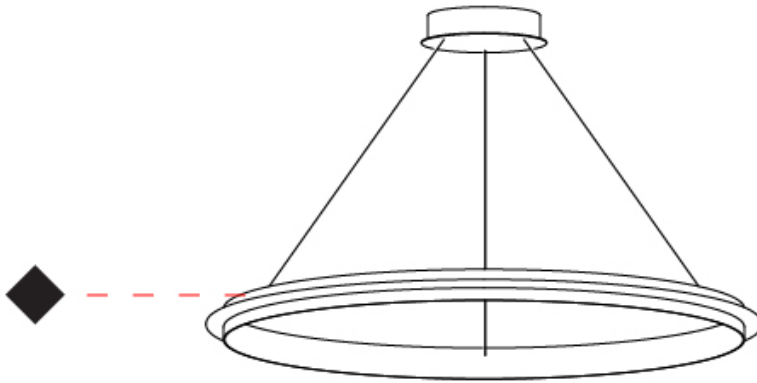

CITADEL 1 RING SUSPENSION

D101822-

PROJECT

TYPE

SPECIFIER

QUANTITY

DATE