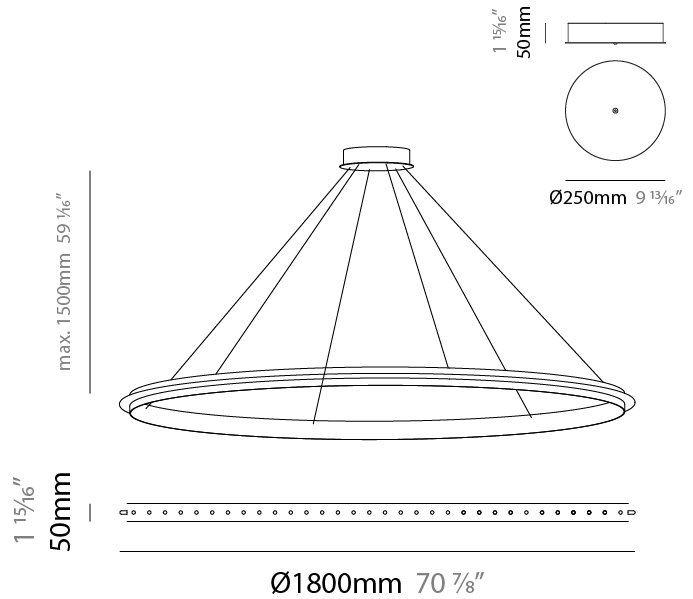

base number   LED Dimming   Color Temperature   Finish Options

1. To build a product code in our configurator select the specify button on the base model # product page
2. To build a manual product code on this datasheet choose from the options listed below in blue font and add the suffix to the base model #

GENERAL

Series: Citadel
Subseries: Citadel 1 Ring
Brand: Quasar
Division: Design
Mounting Type: Suspension
Mounting Location: Ceiling
Subcategory: Ambient

PHYSICAL

Shape: Round
Diameter (mm): 1800
Diameter (in): 70 7/8
Height (mm): 50
Height (in): 1 15/16
Max. Overall Height (mm): 1550
Max. Overall Height (in): 61
Light Distribution: Omnidirectional
Weight (kg): 7
Weight (lbs): 15.43
Fixture Finish: [NIC](#) / [BRA](#) / [BBR](#)
Fixture Material: Metal
Cable Details: 1500mm Cable

ELECTRICAL

Number of Lamps: 113
Lamp Type: LED Retrofit
Input Wattage (W): 37.29
Bulb Included: Bulb Included
Max. Wattage Per Lamp (W): 0.33
Lamp Base: E10
Dimming: [Phase Dimming (120Vac Only)](#)
Driver Included: Yes
Driver Location: Integrated
Driver Type: Constant Voltage - Universal
Driver Class: Class 2
Input Voltage (V): 120 - 277
Output Voltage (V): 12
Lamp Voltage (V): 12
Upon Request: Integral: 0-10Vdc dimming

LED

Color Temperature (°K): [2600](#) / [3000](#) / [3500](#)
Max. Delivered Lumen (lm): 2599 (2600K)
CRI: >90 CRI
Lamp Life (hrs): 50000

OPTICAL

RATINGS AND CERTIFICATIONS

Certified By: Certified for North American Standards
IP rating: IP20