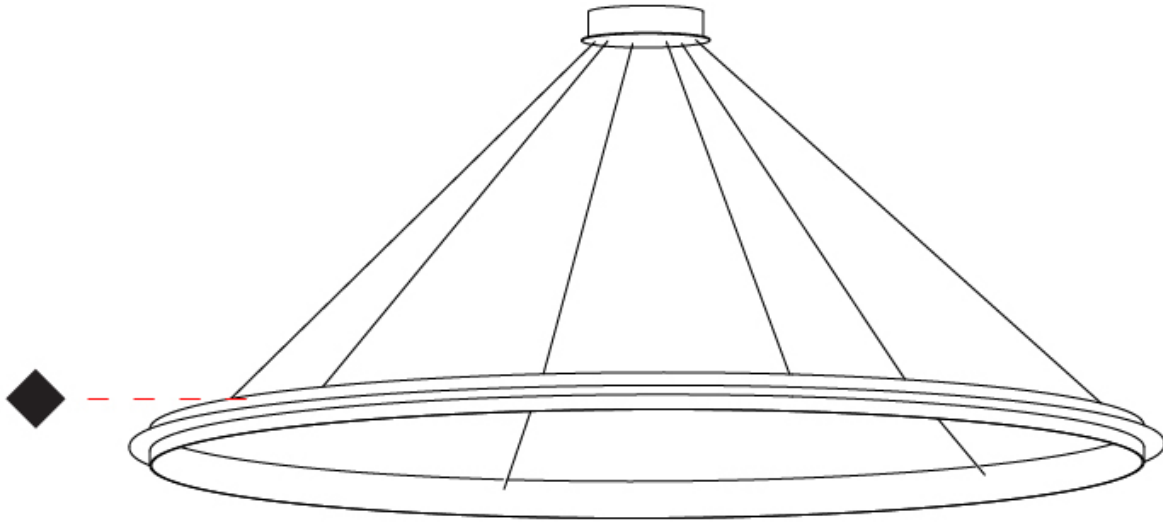

CITADEL 1 RING SUSPENSION

D101829-

PROJECT _____

TYPE _____

SPECIFIER _____

QUANTITY _____

DATE _____