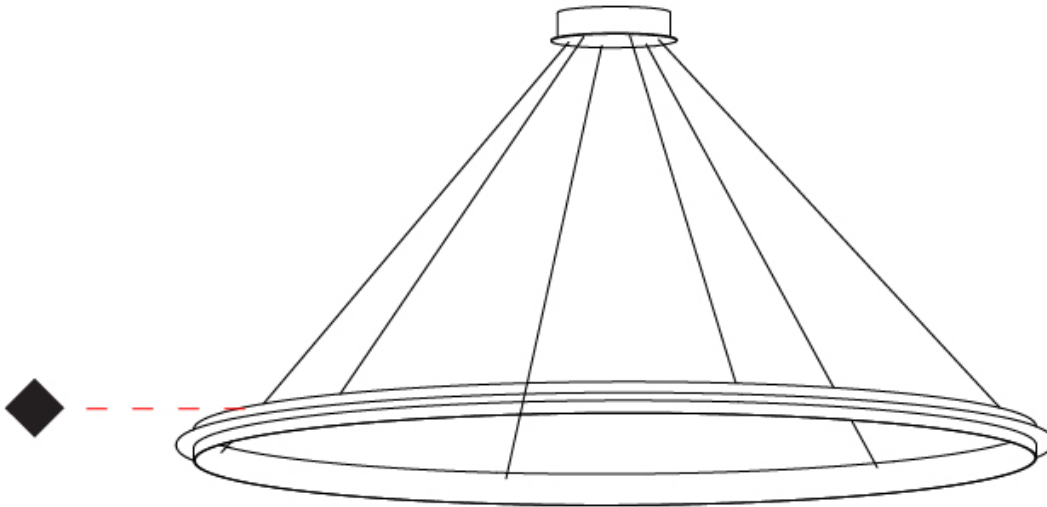

CITADEL 1 RING SUSPENSION

D101828-

PROJECT

TYPE

SPECIFIER

QUANTITY

DATE

D