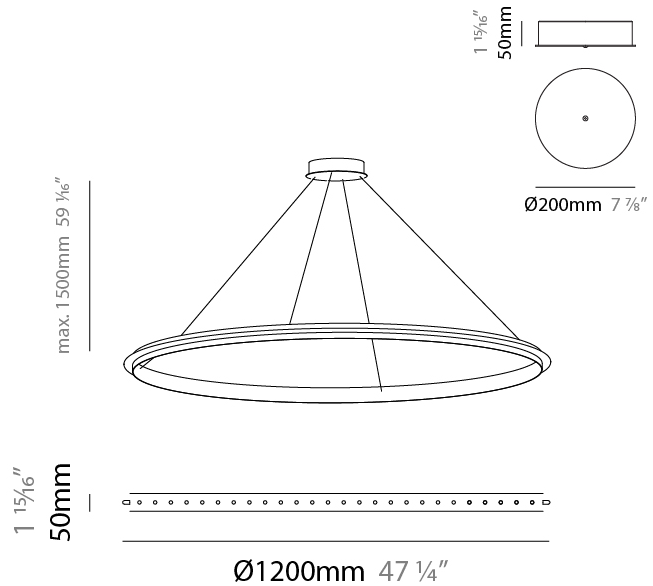

1. To build a product code in our configurator select the specify button on the base model # product page
2. To build a manual product code on this datasheet choose from the options listed below in blue font and add the suffix to the base model #

GENERAL

Series: Citadel
Subseries: Citadel 1 Ring
Brand: Quasar
Division: Design
Mounting Type: Suspension
Mounting Location: Ceiling
Subcategory: Ambient

PHYSICAL

Shape: Round
Diameter (mm): 1200
Diameter (in): 47 1/4
Height (mm): 50
Height (in): 1 15/16
Max. Overall Height (mm): 1550
Max. Overall Height (in): 61
Light Distribution: Omnidirectional
Weight (kg): 5
Weight (lbs): 11.02
[Fixture Finish: NIC / BRA / BBR](#)
Fixture Material: Metal
Cable Details: 1500mm Cable

ELECTRICAL

Number of Lamps: 75
Lamp Type: LED Retrofit
Input Wattage (W): 24.75
Bulb Included: Bulb Included
Max. Wattage Per Lamp (W): 0.33
Lamp Base: E10
[Dimming: Phase Dimming (120Vac Only)](#)
Driver Included: Yes
Driver Location: Integrated
Driver Type: Constant Voltage - Universal
Driver Class: Class 2
Input Voltage (V): 120 - 277
Output Voltage (V): 12
Lamp Voltage (V): 12
Upon Request: Integral: 0-10Vdc dimming

LED

[Color Temperature (°K): 2600 / 3000 / 3500](#)
Max. Delivered Lumen (lm): 1725 (2600K)
CRI: >90 CRI
Lamp Life (hrs): 50000

OPTICAL

RATINGS AND CERTIFICATIONS

Certified By: Certified for North American Standards
IP rating: IP20

PROJECT
TYPE
SPECIFIER
QUANTITY
DATE