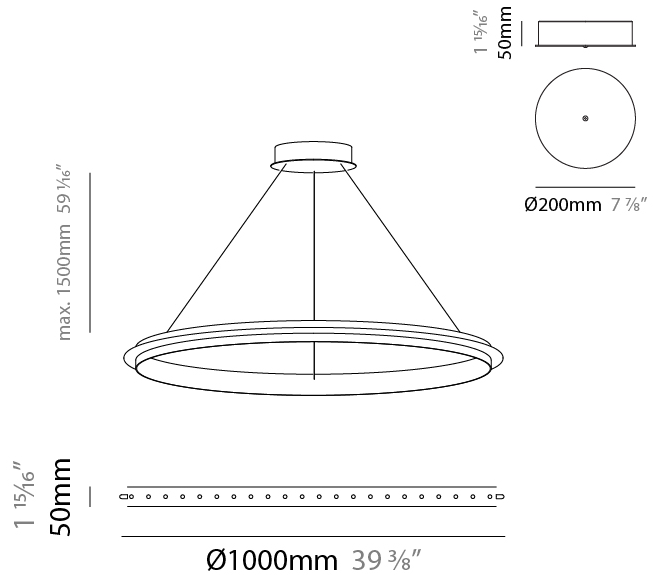

base number	LED Dimming	Color Temperature	Finish Options

1. To build a product code in our configurator select the specify button on the base model # product page
2. To build a manual product code on this datasheet choose from the options listed below in blue font and add the suffix to the base model #

GENERAL

Series: Citadel
Subseries: Citadel 1 Ring
Brand: Quasar
Division: Design
Mounting Type: Suspension
Mounting Location: Ceiling
Subcategory: Ambient

PHYSICAL

Shape: Round
Diameter (mm): 1000
Diameter (in): 39 3/8"
Height (mm): 50
Height (in): 1 15/16"
Max. Overall Height (mm): 1550
Max. Overall Height (in): 61
Light Distribution: Omnidirectional
Weight (kg): 4
Weight (lbs): 8.82
Fixture Finish: NIC / BRA / BBR
Fixture Material: Metal
Cable Details: 1500mm Cable

ELECTRICAL

Number of Lamps: 60
Lamp Type: LED Retrofit
Input Wattage (W): 19.8
Bulb Included: Bulb Included
Max. Wattage Per Lamp (W): 0.33
Lamp Base: E10
Dimming: Phase Dimming (120Vac Only)
Driver Included: Yes
Driver Location: Integrated
Driver Type: Constant Voltage - Universal
Driver Class: Class 2
Input Voltage (V): 120 - 277
Output Voltage (V): 12
Lamp Voltage (V): 12
Upon Request: Integral: 0-10Vdc dimming

LED

Color Temperature (°K): 2600 / 3000 / 3500
Max. Delivered Lumen (lm): 1380 (2600K)
CRI: >90 CRI
Lamp Life (hrs): 50000

OPTICAL

RATINGS AND CERTIFICATIONS

Certified By: Certified for North American Standards
IP rating: IP20