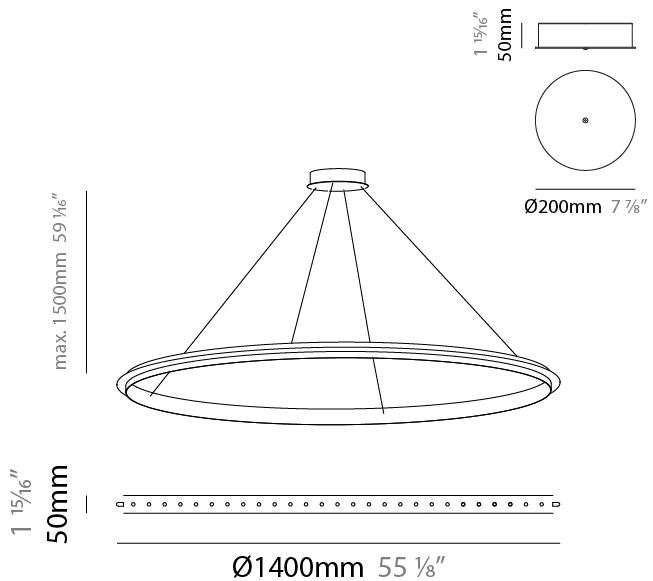

base number   LED Dimming   Color Temperature   Finish Options

1. To build a product code in our configurator select the specify button on the base model # product page
2. To build a manual product code on this datasheet choose from the options listed below in blue font and add the suffix to the base model #

GENERAL

Series: Citadel
Subseries: Citadel 1 Ring
Brand: Quasar
Division: Design
Mounting Type: Suspension
Mounting Location: Ceiling
Subcategory: Ambient

PHYSICAL

Shape: Round
Diameter (mm): 1400
Diameter (in): 55 1/8
Height (mm): 50
Height (in): 1 15/16
Max. Overall Height (mm): 1550
Max. Overall Height (in): 61
Light Distribution: Omnidirectional
Weight (kg): 6
Weight (lbs): 13.23
Fixture Finish: [NIC](#) / [BRA](#) / [BBR](#)
Fixture Material: Metal
Cable Details: 1500mm Cable

ELECTRICAL

Number of Lamps: 88
Lamp Type: LED Retrofit
Input Wattage (W): 29.04
Bulb Included: Bulb Included
Max. Wattage Per Lamp (W): 0.33
Lamp Base: E10
Dimming: [Phase Dimming (120Vac Only)](#)
Driver Included: Yes
Driver Location: Integrated
Driver Type: Constant Voltage - Universal
Driver Class: Class 2
Input Voltage (V): 120 - 277
Output Voltage (V): 12
Lamp Voltage (V): 12
Upon Request: Integral: 0-10Vdc dimming

LED

Color Temperature (°K): [2600](#) / [3000](#) / [3500](#)
Max. Delivered Lumen (lm): 2024 (2600K)
CRI: >90 CRI
Lamp Life (hrs): 50000

OPTICAL

RATINGS AND CERTIFICATIONS

Certified By: Certified for North American Standards
IP rating: IP20