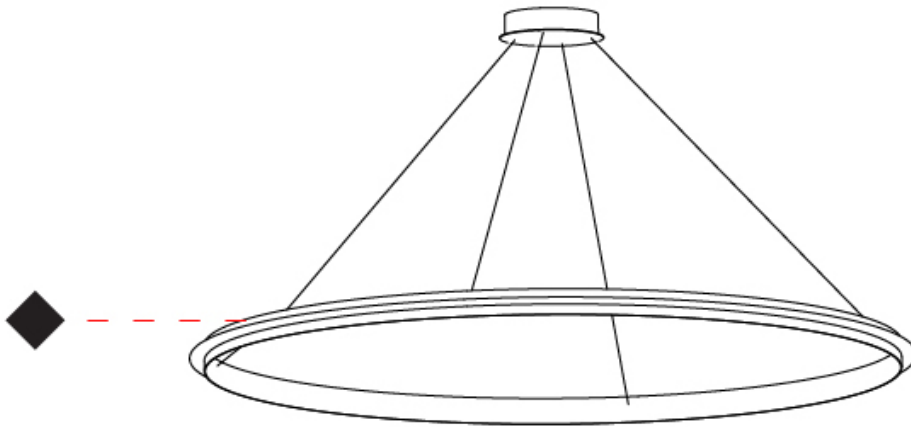

CITADEL 1 RING SUSPENSION

D101825-

PROJECT

TYPE

SPECIFIER

QUANTITY

DATE