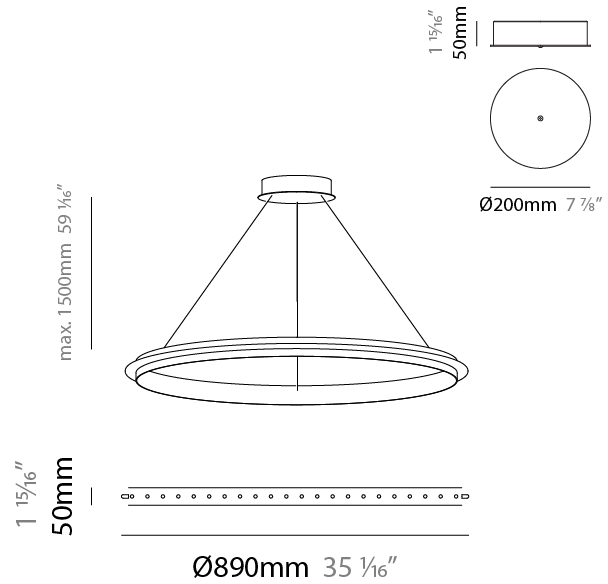

D101823-

base number   LED Dimming   Color Temperature   Finish Options

1. To build a product code in our configurator select the specify button on the base model # product page
2. To build a manual product code on this datasheet choose from the options listed below in blue font and add the suffix to the base model #

GENERAL

Series: Citadel
Subseries: Citadel 1 Ring
Brand: Quasar
Division: Design
Mounting Type: Suspension
Mounting Location: Ceiling
Subcategory: Ambient

PHYSICAL

Shape: Round
Diameter (mm): 890
Diameter (in): 35 1/16
Height (mm): 50
Height (in): 1 15/16
Max. Overall Height (mm): 1550
Max. Overall Height (in): 61
Light Distribution: Uplight
Weight (kg): 3
Weight (lbs): 6.61
[Fixture Finish: NIC / BRA / BBR](#)
Fixture Material: Metal
Cable Details: 1500mm Cable

ELECTRICAL

Number of Lamps: 52
Lamp Type: LED Retrofit
Input Wattage (W): 17.16
Bulb Included: Bulb Included
Max. Wattage Per Lamp (W): 0.33
Lamp Base: E10
[Dimming: Phase Dimming (120Vac Only)](#)
Driver Included: Yes
Driver Location: Integrated
Driver Type: Constant Voltage - Universal
Driver Class: Class 2
Input Voltage (V): 120 - 277
Output Voltage (V): 12
Lamp Voltage (V): 12
Upon Request: Integral: 0-10Vdc dimming

LED

[Color Temperature (°K): 2600 / 3000 / 3500](#)
Max. Delivered Lumen (lm): 1196 (2600K)
CRI: >90 CRI
Lamp Life (hrs): 50000

OPTICAL

RATINGS AND CERTIFICATIONS

Certified By: Certified for North American Standards
IP rating: IP20